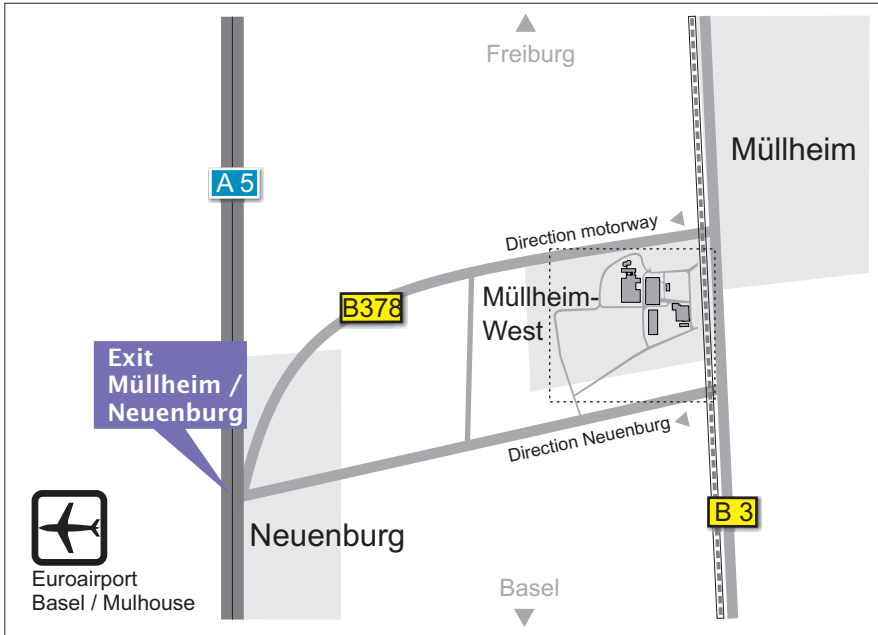

Directions to campus Müllheim

Leave the motorway A 5, taking the exit no. 65: Müllheim / Neuenburg.

Drive from the motorway in direction Müllheim.

If you take the B 378, turn right after the second bridge in direction Müllheim-West.

After that, turn left and then left again, always in direction Müllheim-West.

When reaching Müllheim travelling on the B3, either head towards the motorway (from Freiburg) or towards Neuenburg (from Lörrach)

When reaching the industrial area, follow either the Goods In - Out or Visitors signs.

When travelling by train, the AUMA plant is at 5 min walking distance from the station.

AUMA Riester GmbH & Co. KG

Aumastraße 1, D-79379 Müllheim (Navigation system: Enter Renkenrunsstraße 13!)
Tel. +49 (0)7631 / 809-0, Fax +49 (0)7631 / 809 1250